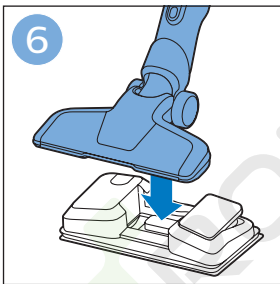

PHILIPS

SpeedPro
Aqua

FC6729, FC6728

 **ROBOT WORLD**

	3				12
	4				13
	4				14
	4				14
	5				15
	5				16
	6				17
	8				17
	9				18
	10				FC6729 18
 FC6729	10				19
	11				19
	11				

FC6729

ROBOTWORLD

FC6729

A line drawing of the shaver head and a blade. A blue arrow points from the blade towards the shaver head.

CP0178/01

A circular icon containing a blue figure reading a book and a white document with a warning symbol and a circular arrow symbol.