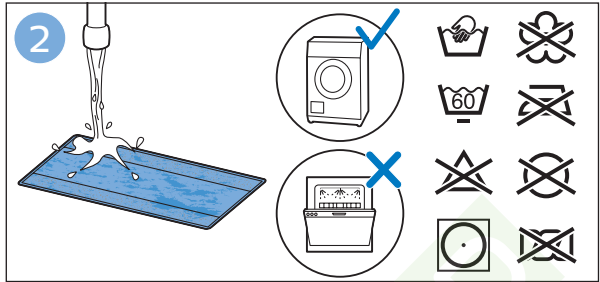

PHILIPS

SpeedPro
Aqua

FC6729, FC6728

 **ROBOT WORLD**

	3				12
	4				13
	4				14
	4				14
	5				15
	5				16
	6				17
	8				17
	9				18
	10				FC6729 18
 FC6729	10				19
	11				19
	11				

FC6729

ROBOTWORLD

FC6729

A line drawing of the shaver head and a blade. A blue arrow points from the blade towards the shaver head.

CP0178/01

A circular icon containing a blue figure reading a book and a white document with a warning symbol and a circular arrow symbol.