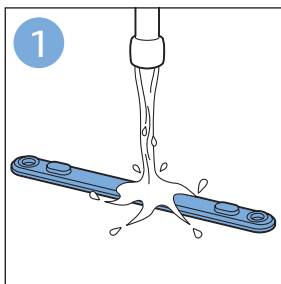

PHILIPS

SpeedPro
Aqua

FC6729, FC6728

 **ROBOT WORLD**

	3				12
	4				13
	4				14
	4				14
	5				15
	5				16
	6				17
	8				17
	9				18
	10				FC6729 18
 FC6729	10				19
	11				19
	11				

FC6729

ROBOTWORLD

FC6729

A line drawing of the shaver head and a blade. A blue arrow points from the blade towards the shaver head.

CP0178/01

A circular icon containing a blue figure reading a book and a white document with a warning symbol and a circular arrow symbol.