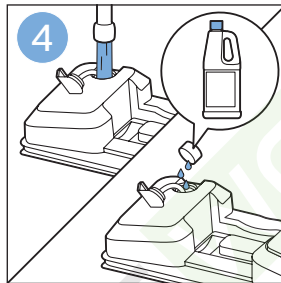

PHILIPS

SpeedPro
Aqua

FC6729, FC6728

 **ROBOT WORLD**

	3				12
	4				13
	4				14
	4				14
	5				15
	5				16
	6				17
	8				17
	9				18
	10				FC6729 18
 FC6729	10				19
	11				19
	11				

FC6729

ROBOTWORLD

FC6729

A line drawing of the shaver head and a blade. A blue arrow points from the blade towards the shaver head.

CP0178/01

A circular icon containing a blue figure reading a book and a white document with a warning symbol and a circular arrow symbol.