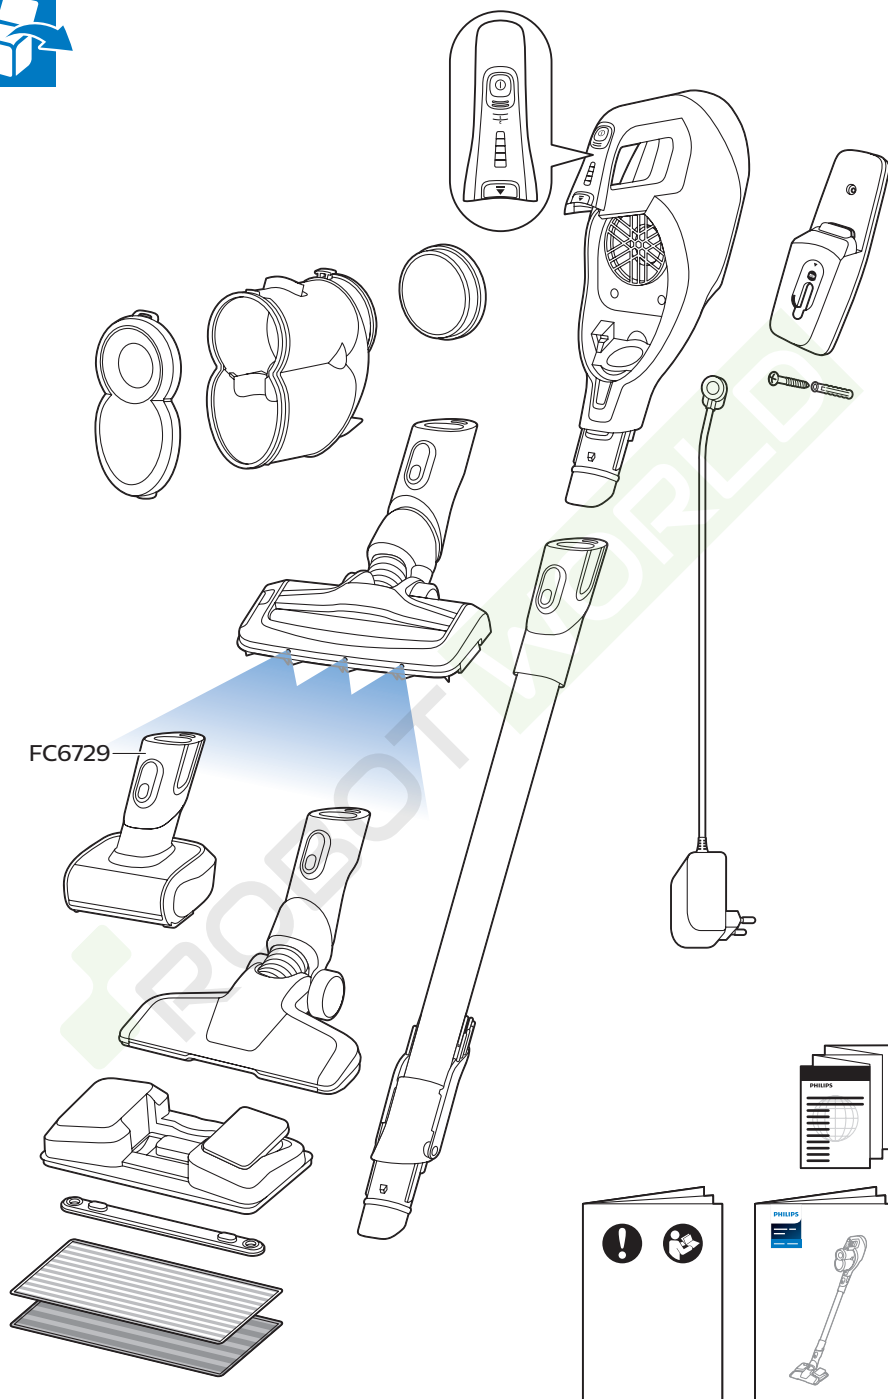

PHILIPS

SpeedPro
Aqua

FC6729, FC6728

 **ROBOT WORLD**

	3				12
	4				13
	4				14
	4				14
	5				15
	5				16
	6				17
	8				17
	9				18
	10				FC6729 18
 FC6729	10				19
	11				19
	11				

FC6729

ROBOTWORLD

FC6729

A line drawing of the shaver head and a blade. A blue arrow points from the blade towards the shaver head.

CP0178/01

A circular icon containing a blue figure reading a book and a white document with a warning symbol and a circular arrow symbol.