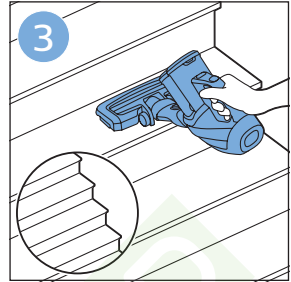

PHILIPS

SpeedPro
Aqua

FC6729, FC6728

 **ROBOT WORLD**

	3				12
	4				13
	4				14
	4				14
	5				15
	5				16
	6				17
	8				17
	9				18
	10				FC6729 18
 FC6729	10				19
	11				19
	11				

FC6729

ROBOTWORLD

FC6729

A line drawing of the shaver head and a blade. A blue arrow points from the blade towards the shaver head.

CP0178/01

A circular icon containing a blue figure reading a book and a white document with a warning symbol and a circular arrow symbol.