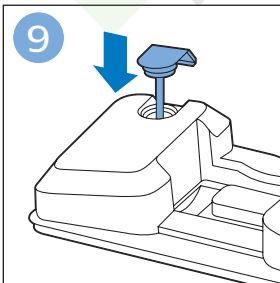

PHILIPS

SpeedPro
Aqua

FC6729, FC6728

 **ROBOT WORLD**

	3				12
	4				13
	4				14
	4				14
	5				15
	5				16
	6				17
	8				17
	9				18
	10				FC6729 18
 FC6729	10				19
	11				19
	11				

FC6729

ROBOTWORLD

FC6729

A line drawing of the shaver head and a blade. A blue arrow points from the blade towards the shaver head.

CP0178/01

A circular icon containing a blue figure reading a book and a white document with a warning symbol and a circular arrow symbol.