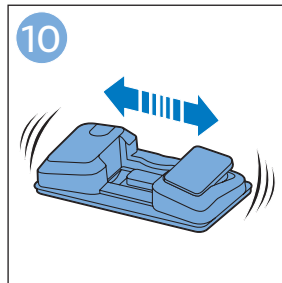

PHILIPS

SpeedPro
Aqua

FC6729, FC6728

 **ROBOT WORLD**

	3				12
	4				13
	4				14
	4				14
	5				15
	5				16
	6				17
	8				17
	9				18
	10				FC6729 18
 FC6729	10				19
	11				19
	11				

FC6729

ROBOTWORLD

FC6729

A line drawing of the shaver head and a blade. A blue arrow points from the blade towards the shaver head.

CP0178/01

A circular icon containing a blue figure reading a book and a white document with a warning symbol and a circular arrow symbol.