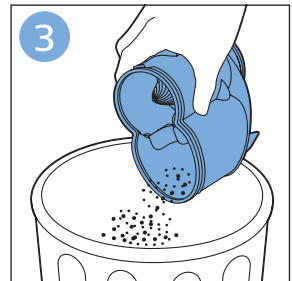

PHILIPS

SpeedPro
Aqua

FC6729, FC6728

 **ROBOT WORLD**

	3				12
	4				13
	4				14
	4				14
	5				15
	5				16
	6				17
	8				17
	9				18
	10				FC6729 18
 FC6729	10				19
	11				19
	11				

FC6729

ROBOTWORLD

FC6729

A line drawing of the shaver head and a blade. A blue arrow points from the blade towards the shaver head.

CP0178/01

A circular icon containing a blue figure reading a book and a white document with a warning symbol and a circular arrow symbol.