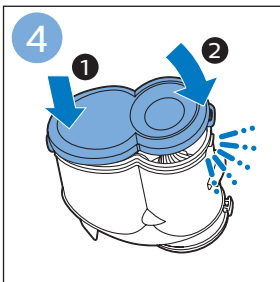

PHILIPS

SpeedPro
Aqua

FC6729, FC6728

 **ROBOT WORLD**

	3				12
	4				13
	4				14
	4				14
	5				15
	5				16
	6				17
	8				17
	9				18
	10				FC6729 18
 FC6729	10				19
	11				19
	11				

FC6729

ROBOTWORLD

FC6729

A line drawing of the shaver head and a blade. A blue arrow points from the blade towards the shaver head.

CP0178/01

A circular icon containing a blue figure reading a book and a white document with a warning symbol and a circular arrow symbol.