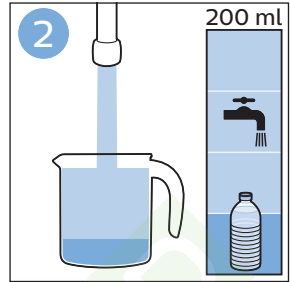

PHILIPS

SpeedPro
Aqua

FC6729, FC6728

 **ROBOT WORLD**

	3				12
	4				13
	4				14
	4				14
	5				15
	5				16
	6				17
	8				17
	9				18
	10				FC6729 18
 FC6729	10				19
	11				19
	11				

FC6729

ROBOTWORLD

FC6729

A line drawing of the shaver head and a blade. A blue arrow points from the blade towards the shaver head.

CP0178/01

A circular icon containing a blue figure reading a book and a white document with a warning symbol and a circular arrow symbol.