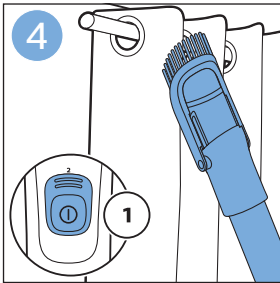

PHILIPS

SpeedPro
Aqua

FC6729, FC6728

 **ROBOT WORLD**

	3				12
	4				13
	4				14
	4				14
	5				15
	5				16
	6				17
	8				17
	9				18
	10				FC6729 18
 FC6729	10				19
	11				19
	11				

FC6729

ROBOTWORLD

FC6729

A line drawing of the shaver head and a blade. A blue arrow points from the blade towards the shaver head.

CP0178/01

A circular icon containing a blue figure reading a book and a white document with a warning symbol and a circular arrow symbol.