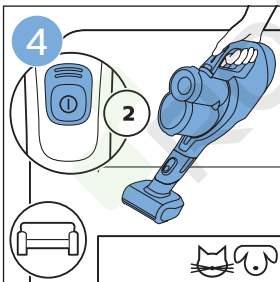

PHILIPS

SpeedPro
Aqua

FC6729, FC6728

 **ROBOT WORLD**

	3				12
	4				13
	4				14
	4				14
	5				15
	5				16
	6				17
	8				17
	9				18
	10				FC6729 18
 FC6729	10				19
	11				19
	11				

FC6729

ROBOTWORLD

FC6729

A line drawing of the shaver head and a blade. A blue arrow points from the blade towards the shaver head.

CP0178/01

A circular icon containing a blue figure reading a book and a white document with a warning symbol and a circular arrow symbol.