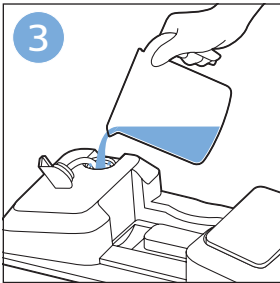

PHILIPS

SpeedPro
Aqua

FC6729, FC6728

 **ROBOT WORLD**

	3				12
	4				13
	4				14
	4				14
	5				15
	5				16
	6				17
	8				17
	9				18
	10				FC6729 18
 FC6729	10				19
	11				19
	11				

FC6729

ROBOTWORLD

FC6729

A line drawing of the shaver head and a blade. A blue arrow points from the blade towards the shaver head.

CP0178/01

A circular icon containing a blue figure reading a book and a white document with a warning symbol and a circular arrow symbol.