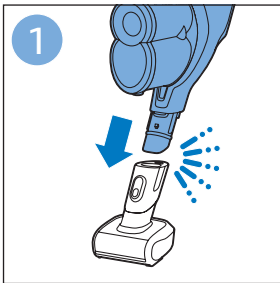

PHILIPS

SpeedPro
Aqua

FC6729, FC6728

 **ROBOT WORLD**

	3				12
	4				13
	4				14
	4				14
	5				15
	5				16
	6				17
	8				17
	9				18
	10				FC6729 18
 FC6729	10				19
	11				19
	11				

FC6729

ROBOTWORLD

FC6729

A line drawing of the shaver head and a blade. A blue arrow points from the blade towards the shaver head.

CP0178/01

A circular icon containing a blue figure reading a book and a white document with a warning symbol and a circular arrow symbol.