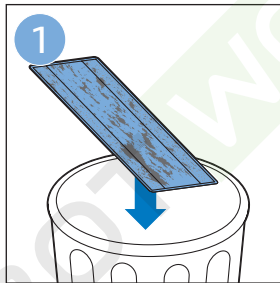

PHILIPS

SpeedPro
Aqua

FC6729, FC6728

 **ROBOT WORLD**

	3				12
	4				13
	4				14
	4				14
	5				15
	5				16
	6				17
	8				17
	9				18
	10				FC6729 18
 FC6729	10				19
	11				19
	11				

FC6729

ROBOTWORLD

FC6729

A line drawing of the shaver head and a blade. A blue arrow points from the blade towards the shaver head.

CP0178/01

A circular icon containing a blue figure reading a book and a white document with a warning symbol and a circular arrow symbol.