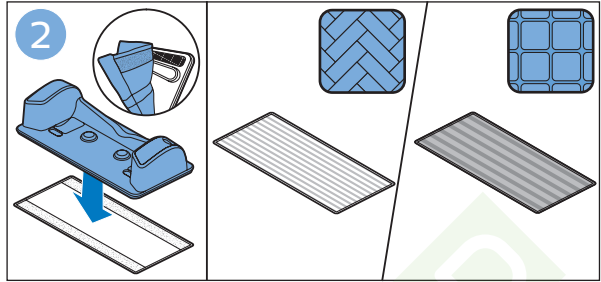

PHILIPS

SpeedPro
Aqua

FC6729, FC6728

 **ROBOT WORLD**

	3				12
	4				13
	4				14
	4				14
	5				15
	5				16
	6				17
	8				17
	9				18
	10				FC6729 18
 FC6729	10				19
	11				19
	11				

FC6729

ROBOTWORLD

FC6729

A line drawing of the shaver head and a blade. A blue arrow points from the blade towards the shaver head.

CP0178/01

A circular icon containing a blue figure reading a book and a white document with a warning symbol and a circular arrow symbol.