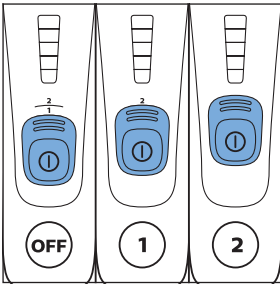

PHILIPS

SpeedPro
Aqua

FC6729, FC6728

 **ROBOT WORLD**

	3				12
	4				13
	4				14
	4				14
	5				15
	5				16
	6				17
	8				17
	9				18
	10				FC6729 18
 FC6729	10				19
	11				19
	11				

FC6729

ROBOTWORLD

FC6729

A line drawing of the shaver head and a blade. A blue arrow points from the blade towards the shaver head.

CP0178/01

A circular icon containing a blue figure reading a book and a white document with a warning symbol and a circular arrow symbol.