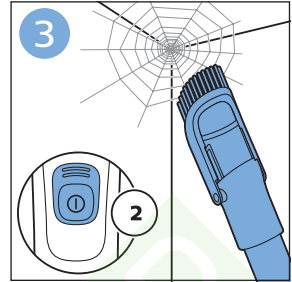

PHILIPS

SpeedPro
Aqua

FC6729, FC6728

 **ROBOT WORLD**

	3				12
	4				13
	4				14
	4				14
	5				15
	5				16
	6				17
	8				17
	9				18
	10				FC6729 18
 FC6729	10				19
	11				19
	11				

FC6729

ROBOTWORLD

FC6729

A line drawing of the shaver head and a blade. A blue arrow points from the blade towards the shaver head.

CP0178/01

A circular icon containing a blue figure reading a book and a white document with a warning symbol and a circular arrow symbol.