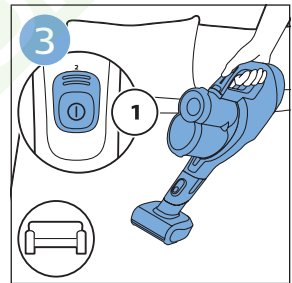

PHILIPS

SpeedPro
Aqua

FC6729, FC6728

 **ROBOT WORLD**

	3				12
	4				13
	4				14
	4				14
	5				15
	5				16
	6				17
	8				17
	9				18
	10				FC6729 18
 FC6729	10				19
	11				19
	11				

FC6729

ROBOTWORLD

FC6729

A line drawing of the shaver head and a blade. A blue arrow points from the blade towards the shaver head.

CP0178/01

A circular icon containing a blue figure reading a book and a white document with a warning symbol and a circular arrow symbol.