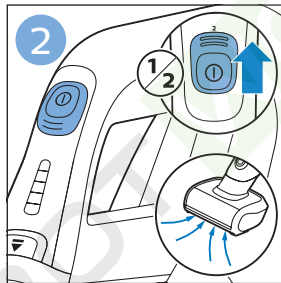

PHILIPS

SpeedPro
Aqua

FC6729, FC6728

 **ROBOT WORLD**

	3				12
	4				13
	4				14
	4				14
	5				15
	5				16
	6				17
	8				17
	9				18
	10				FC6729 18
 FC6729	10				19
	11				19
	11				

FC6729

ROBOTWORLD

FC6729

A line drawing of the shaver head and a blade. A blue arrow points from the blade towards the shaver head.

CP0178/01

A circular icon containing a blue figure reading a book and a white document with a warning symbol and a circular arrow symbol.