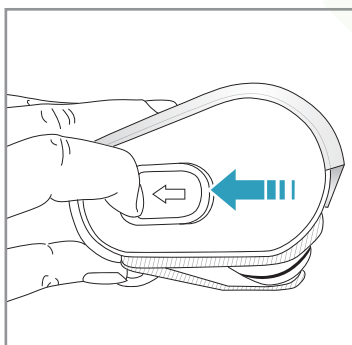

4h

100%

- FULLY CHARGED
- 75-100%
- 50-75%
- 25-50%
- RECHARGING NEEDED

Min Mode ~ 45 min

Max Mode ~ 16 min

PUSH

Max → [Push Button] → Min

**Car Kit**  
KIT 360+  
PNC: 900 168 340