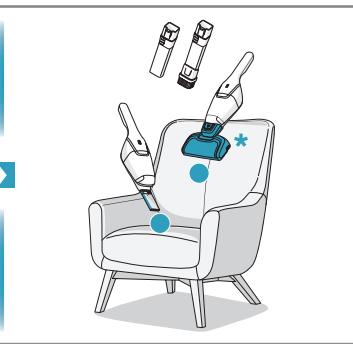

4h

100%

- FULLY CHARGED
- 75-100%
- 50-75%
- 25-50%
- RECHARGING NEEDED

Min Mode ~ 45 min

Max Mode ~ 16 min

PUSH

Max → [Push Button] → Min

**Car Kit**  
KIT 360+  
PNC: 900 168 340