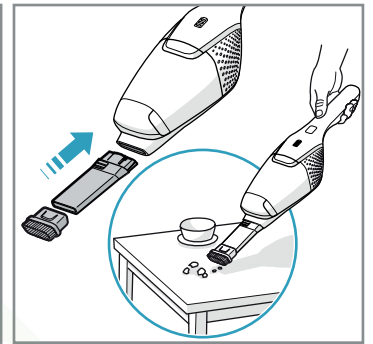

4h

100%

- FULLY CHARGED
- 75-100%
- 50-75%
- 25-50%
- RECHARGING NEEDED

Min Mode ~ 45 min

Max Mode ~ 16 min

PUSH

Max → [Push Button] → Min

**Car Kit**  
KIT 360+  
PNC: 900 168 340