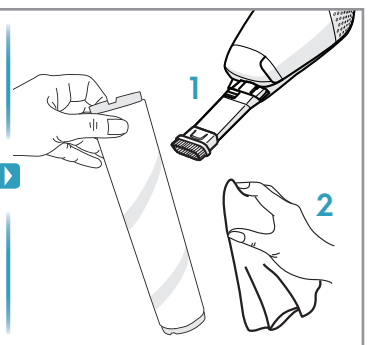

4h

100%

- FULLY CHARGED
- 75-100%
- 50-75%
- 25-50%
- RECHARGING NEEDED

Min Mode ~ 45 min

Max Mode ~ 16 min

PUSH

Max → [Push Button] → Min

**Car Kit**  
KIT 360+  
PNC: 900 168 340