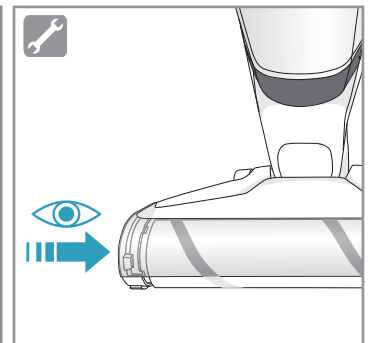

4h

100%

- FULLY CHARGED
- 75-100%
- 50-75%
- 25-50%
- RECHARGING NEEDED

Min Mode ~ 45 min

Max Mode ~ 16 min

PUSH

Max → [Push Button] → Min

**Car Kit**  
KIT 360+  
PNC: 900 168 340