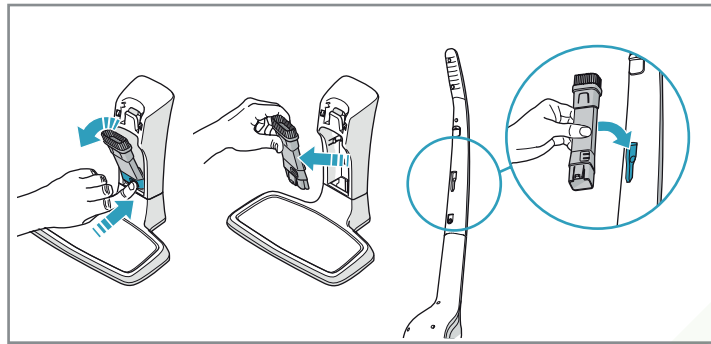

4h

100%

- FULLY CHARGED
- 75-100%
- 50-75%
- 25-50%
- RECHARGING NEEDED

Min Mode ~ 45 min

Max Mode ~ 16 min

PUSH

Max → [Push Button] → Min

**Car Kit**  
KIT 360+  
PNC: 900 168 340