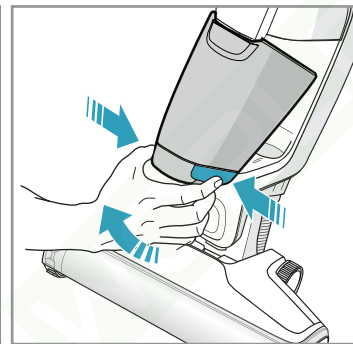

4h

100%

- FULLY CHARGED
- 75-100%
- 50-75%
- 25-50%
- RECHARGING NEEDED

Min Mode ~ 45 min

Max Mode ~ 16 min

PUSH

Max → [Push Button] → Min

**Car Kit**  
KIT 360+  
PNC: 900 168 340