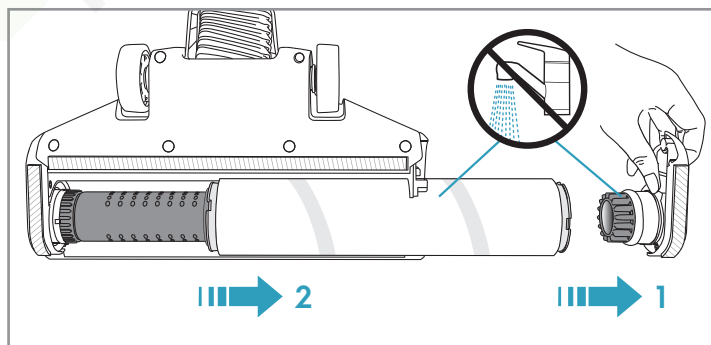

4h

100%

- FULLY CHARGED
- 75-100%
- 50-75%
- 25-50%
- RECHARGING NEEDED

Min Mode ~ 45 min

Max Mode ~ 16 min

PUSH

Max → [Push Button] → Min

**Car Kit**  
KIT 360+  
PNC: 900 168 340