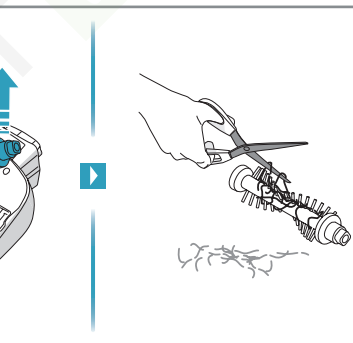

4h

100%

- FULLY CHARGED
- 75-100%
- 50-75%
- 25-50%
- RECHARGING NEEDED

Min Mode ~ 45 min

Max Mode ~ 16 min

PUSH

Max → [Push Button] → Min

**Car Kit**  
KIT 360+  
PNC: 900 168 340