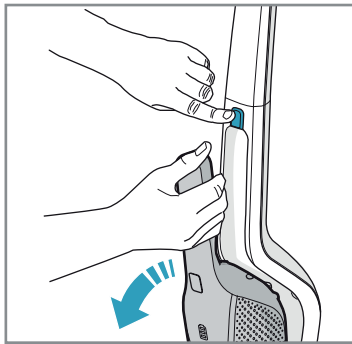

4h

100%

- FULLY CHARGED
- 75-100%
- 50-75%
- 25-50%
- RECHARGING NEEDED

Min Mode ~ 45 min

Max Mode ~ 16 min

PUSH

Max → [Push Button] → Min

**Car Kit**  
KIT 360+  
PNC: 900 168 340