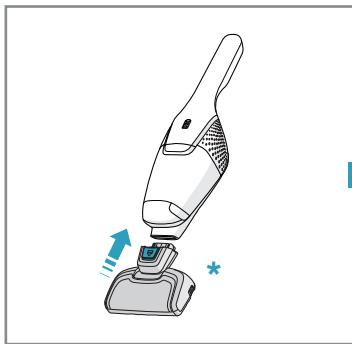

4h

100%

- FULLY CHARGED
- 75-100%
- 50-75%
- 25-50%
- RECHARGING NEEDED

Min Mode ~ 45 min

Max Mode ~ 16 min

PUSH

Max → [Push Button] → Min

**Car Kit**  
KIT 360+  
PNC: 900 168 340