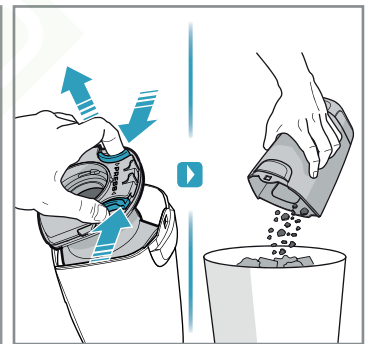

4h

100%

- FULLY CHARGED
- 75-100%
- 50-75%
- 25-50%
- RECHARGING NEEDED

Min Mode ~ 45 min

Max Mode ~ 16 min

PUSH

Max → [Push Button] → Min

**Car Kit**  
KIT 360+  
PNC: 900 168 340